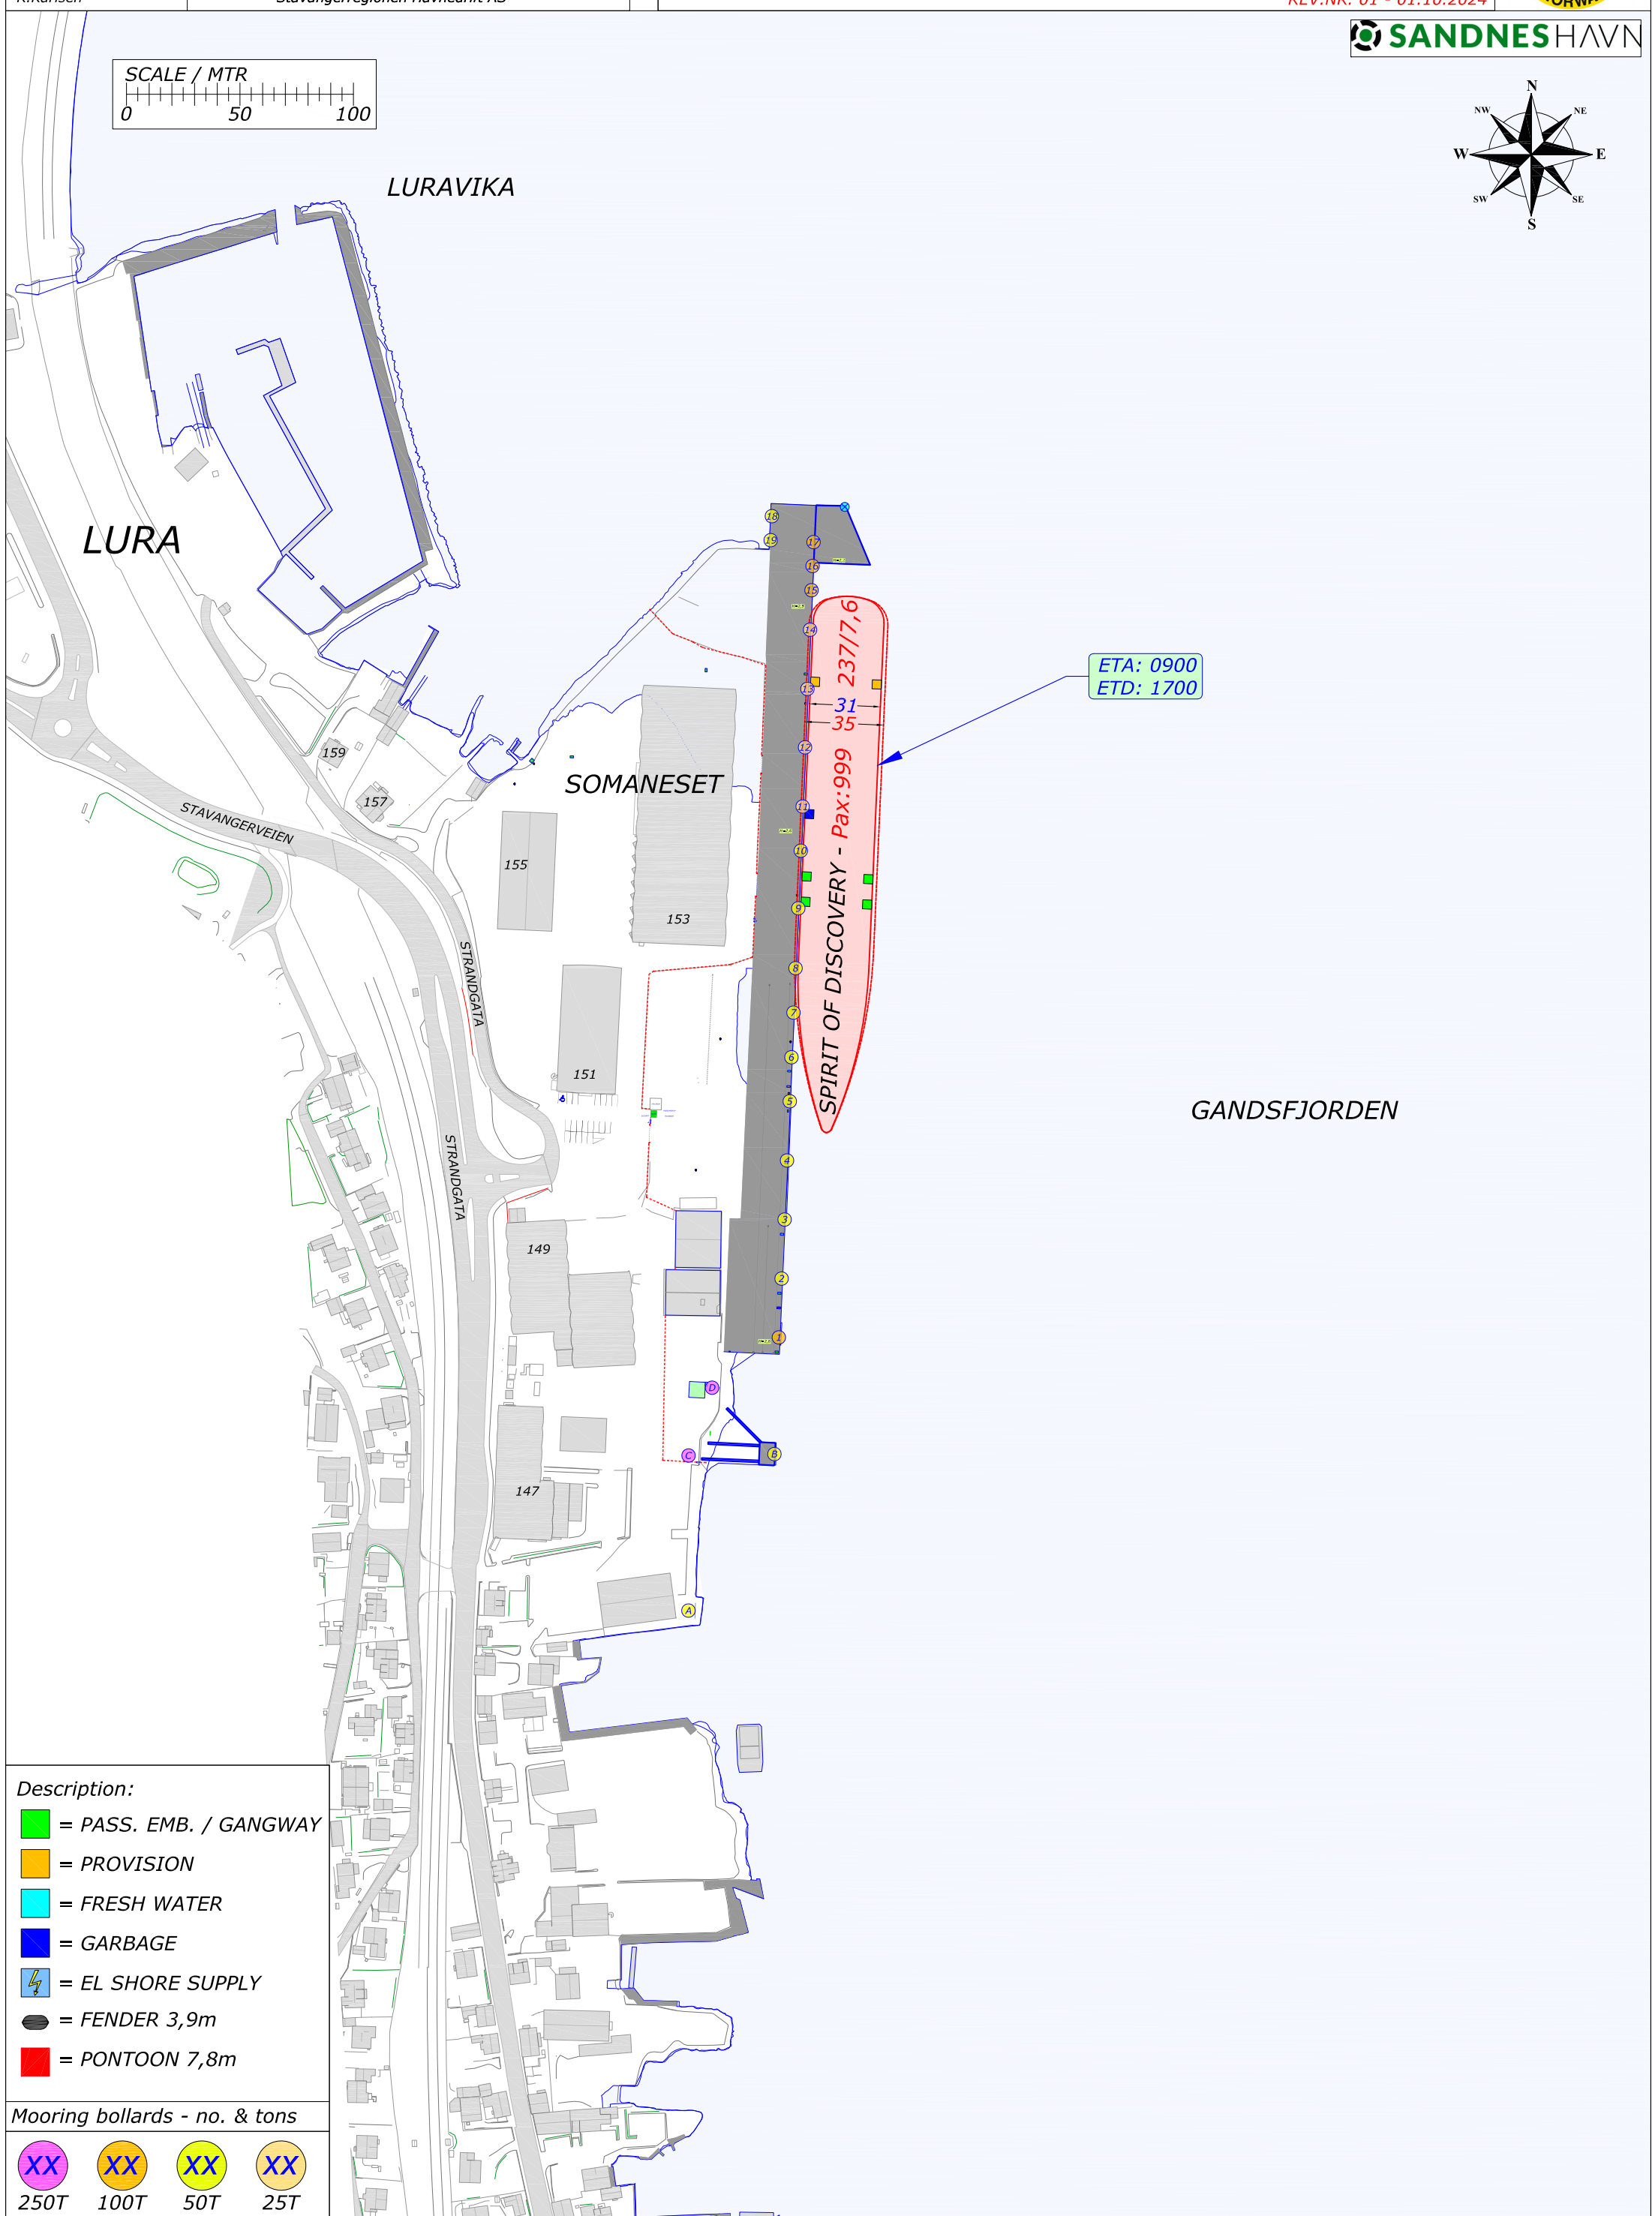

- Description:**
- = PASS. EMB. / GANGWAY
 - = PROVISION
 - = FRESH WATER
 - = GARBAGE
 - = EL SHORE SUPPLY
 - = FENDER 3,9m
 - = PONTOON 7,8m

- Mooring bollards - no. & tons**
- XX 200T
 - XX 100T
 - XX 50T
 - XX UDEF

- Description:**
- = PASS. EMB. / GANGWAY
 - = PROVISION
 - = FRESH WATER
 - = GARBAGE
 - ⚡ = EL SHORE SUPPLY
 - = FENDER 3,9m
 - = PONTOON 7,8m

- Mooring bollards - no. & tons**
- XX 200T
 - XX 100T
 - XX 50T
 - XX UDEF

ETA: 0900
ETD: 1700

SPIRIT OF DISCOVERY - Pax:999 237/7,6

- Description:
- = PASS. EMB. / GANGWAY
 - = PROVISION
 - = FRESH WATER
 - = GARBAGE
 - ⚡ = EL SHORE SUPPLY
 - = FENDER 3,9m
 - = PONTOON 7,8m

Mooring bollards - no. & tons

- XX
250T
- XX
100T
- XX
50T
- XX
25T