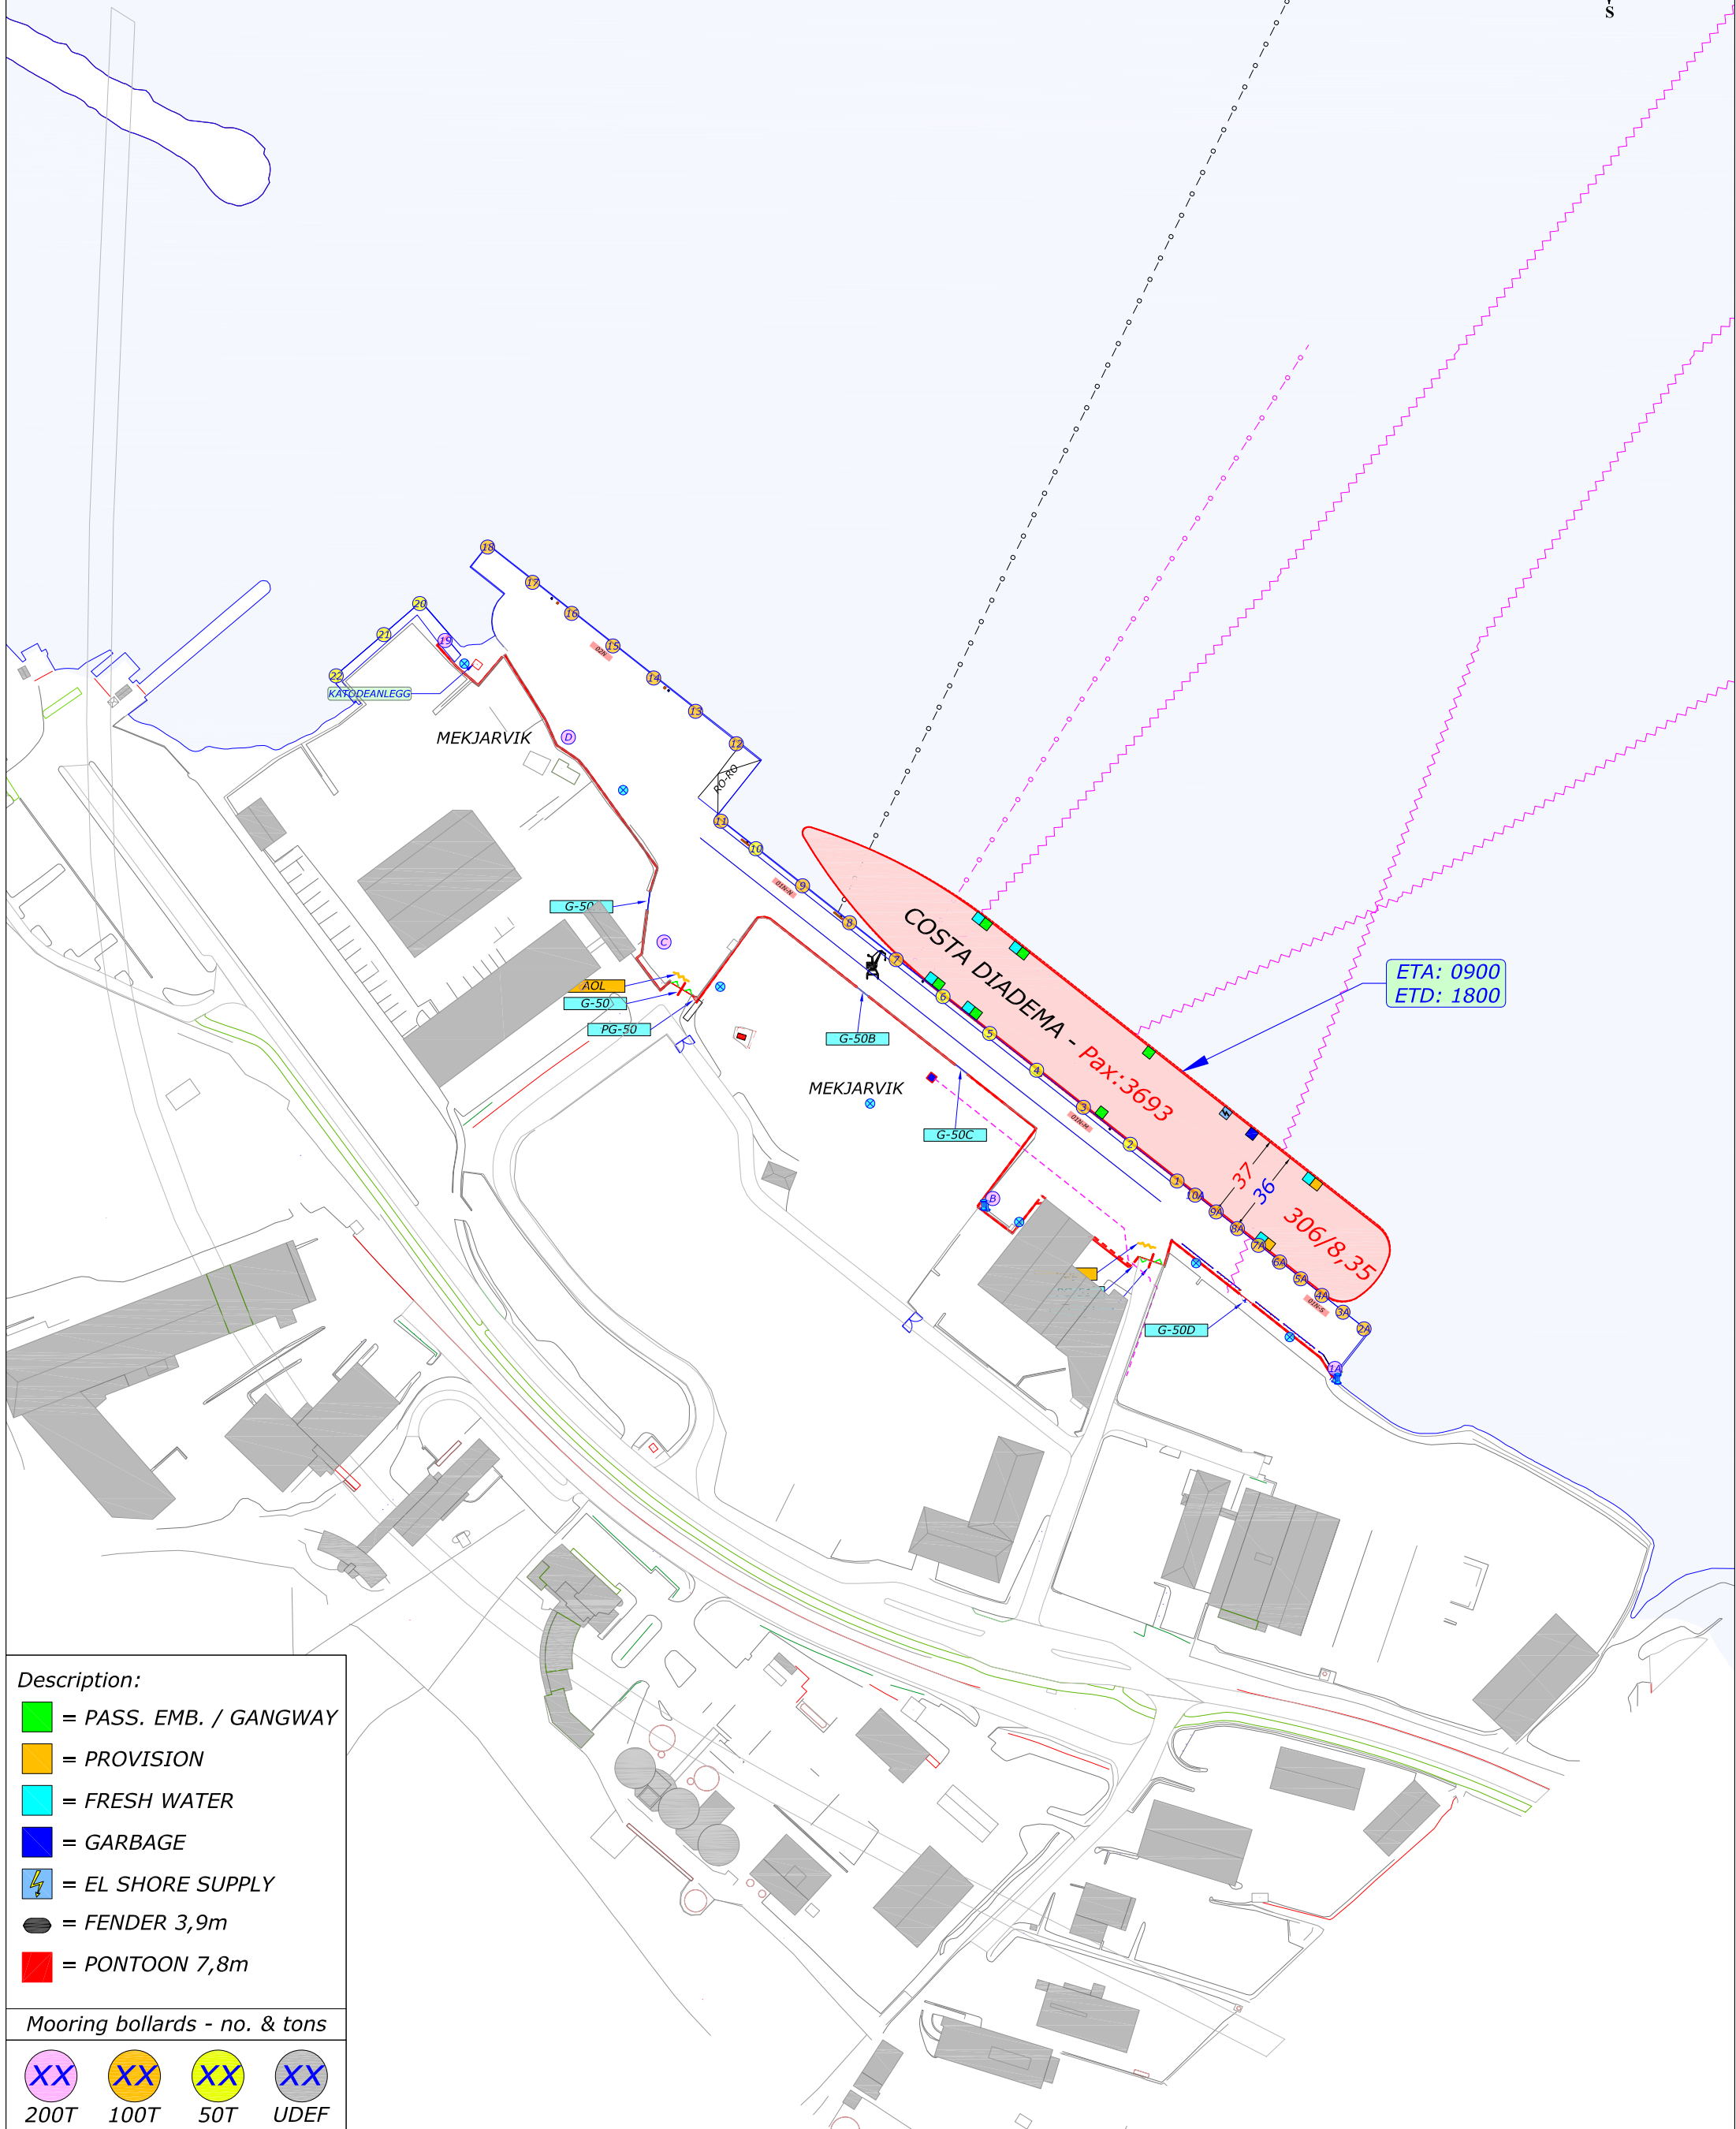

- Description:**
- = PASS. EMB. / GANGWAY
 - = PROVISION
 - = FRESH WATER
 - = GARBAGE
 - = EL SHORE SUPPLY
 - = FENDER 3,9m
 - = PONTOON 7,8m

- Mooring bollards - no. & tons**
- XX 200T
 - XX 100T
 - XX 50T
 - XX UDEF

- Description:**
- = PASS. EMB. / GANGWAY
 - = PROVISION
 - = FRESH WATER
 - = GARBAGE
 - ⚡ = EL SHORE SUPPLY
 - = FENDER 3,9m
 - = PONTOON 7,8m

- Mooring bollards - no. & tons**
- XX 200T
 - XX 100T
 - XX 50T
 - XX UDEF

ETA: 0900
ETD: 1700

SPIRIT OF DISCOVERY - Pax:999 237/7,6

- Description:
- = PASS. EMB. / GANGWAY
 - = PROVISION
 - = FRESH WATER
 - = GARBAGE
 - ⚡ = EL SHORE SUPPLY
 - = FENDER 3,9m
 - = PONTOON 7,8m

Mooring bollards - no. & tons

- XX
250T
- XX
100T
- XX
50T
- XX
25T